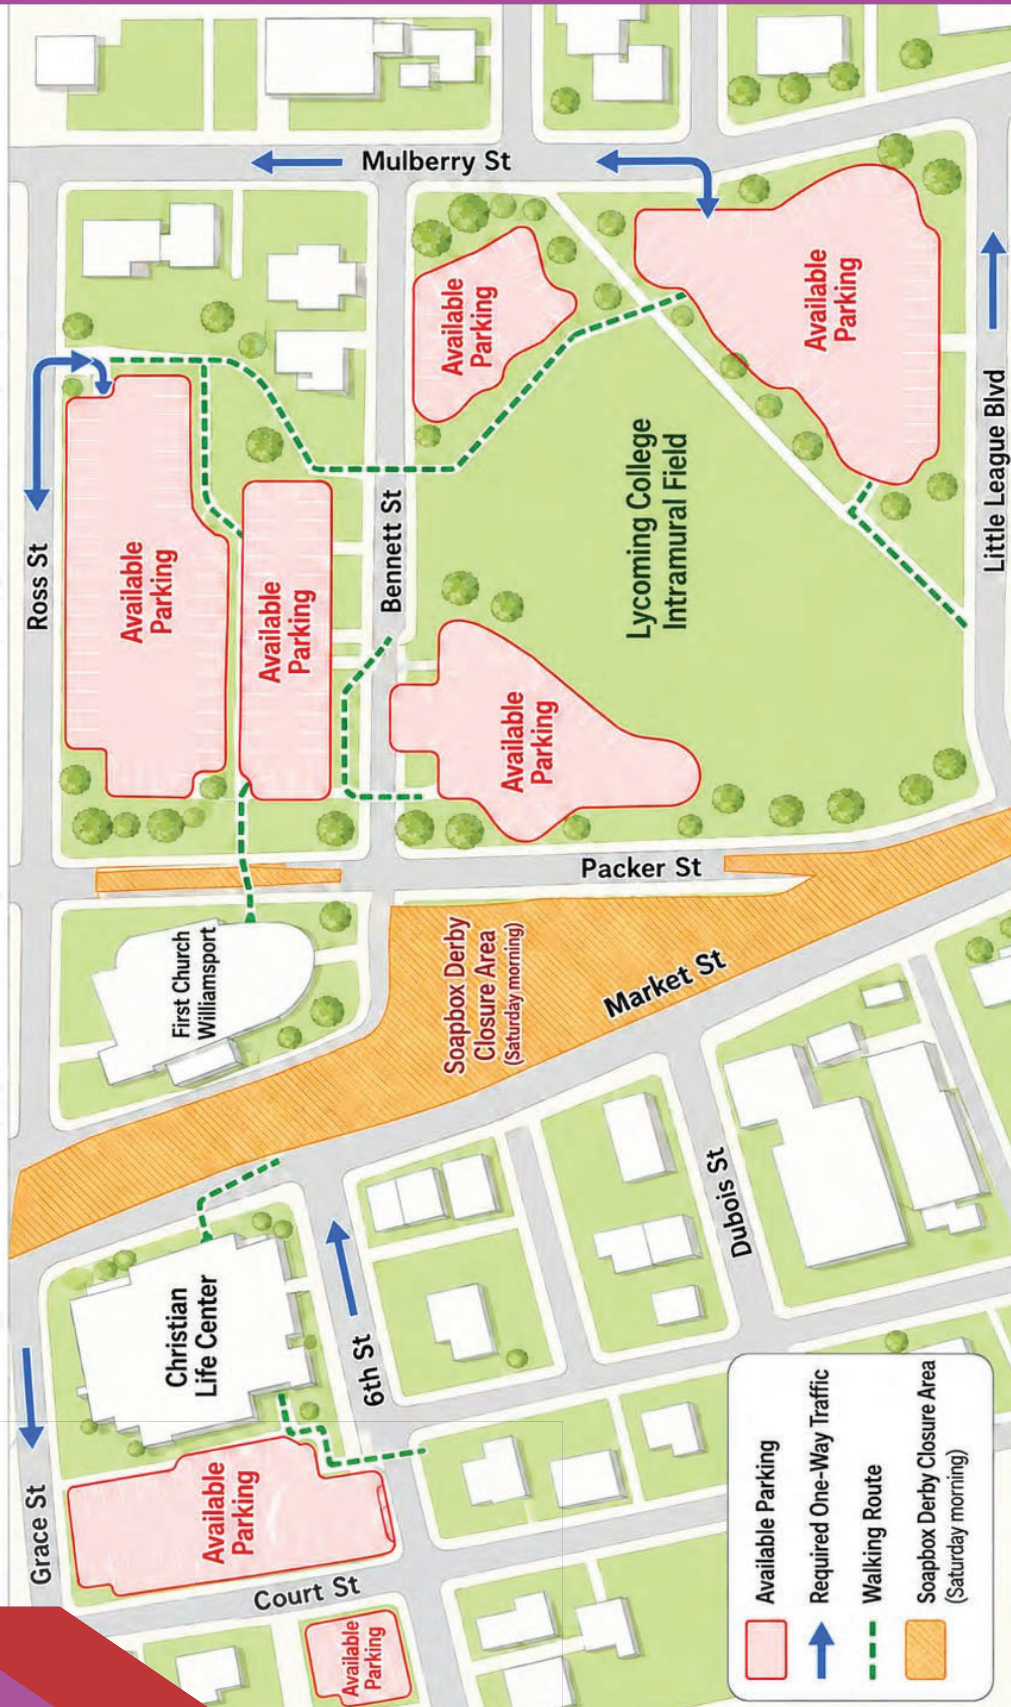

Parking Map for Annual Conference Near First Church Williamsport

Northeast Conference GMC Annual Conference

Parking & Traffic Map | June 10-13 | First Church Williamsport, Williamsport, PA

Saturday, June 13: Soapbox Derby will affect Market Street access in the closure area shown. Use posted one-way traffic routes to reach available parking.